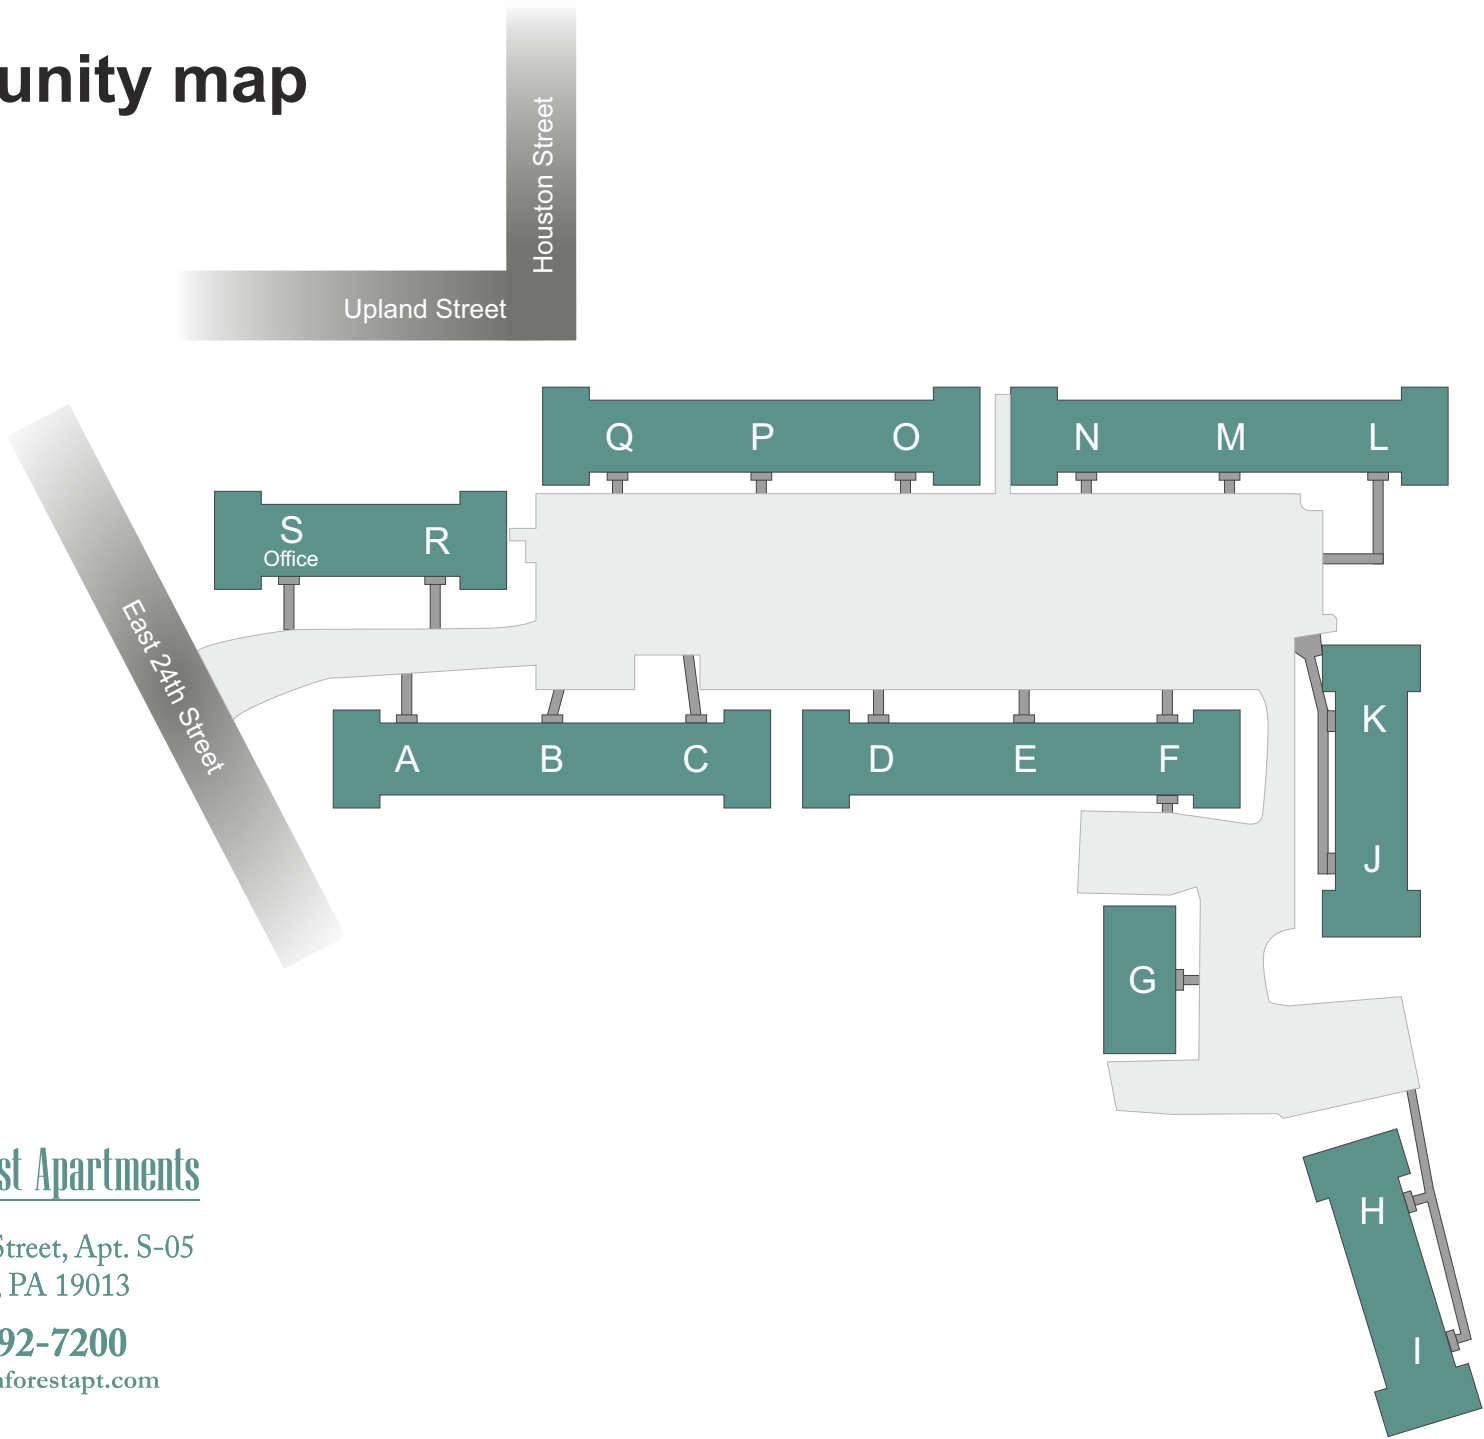

# Community map

 **Green Forest Apartments**

314 E. 24th Street, Apt. S-05  
Chester, PA 19013

**610-492-7200**

[info@greenforestapt.com](mailto:info@greenforestapt.com)